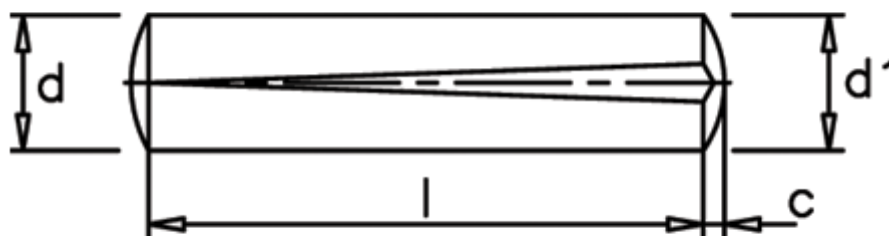

Data Sheet

Article number: 080141291

Description: KLEE Slotted pin S1 6x28
Stainless 1.4305

Measures

c	= 0,9
d	= 6.0
d1	= 6.35
Length	= 28